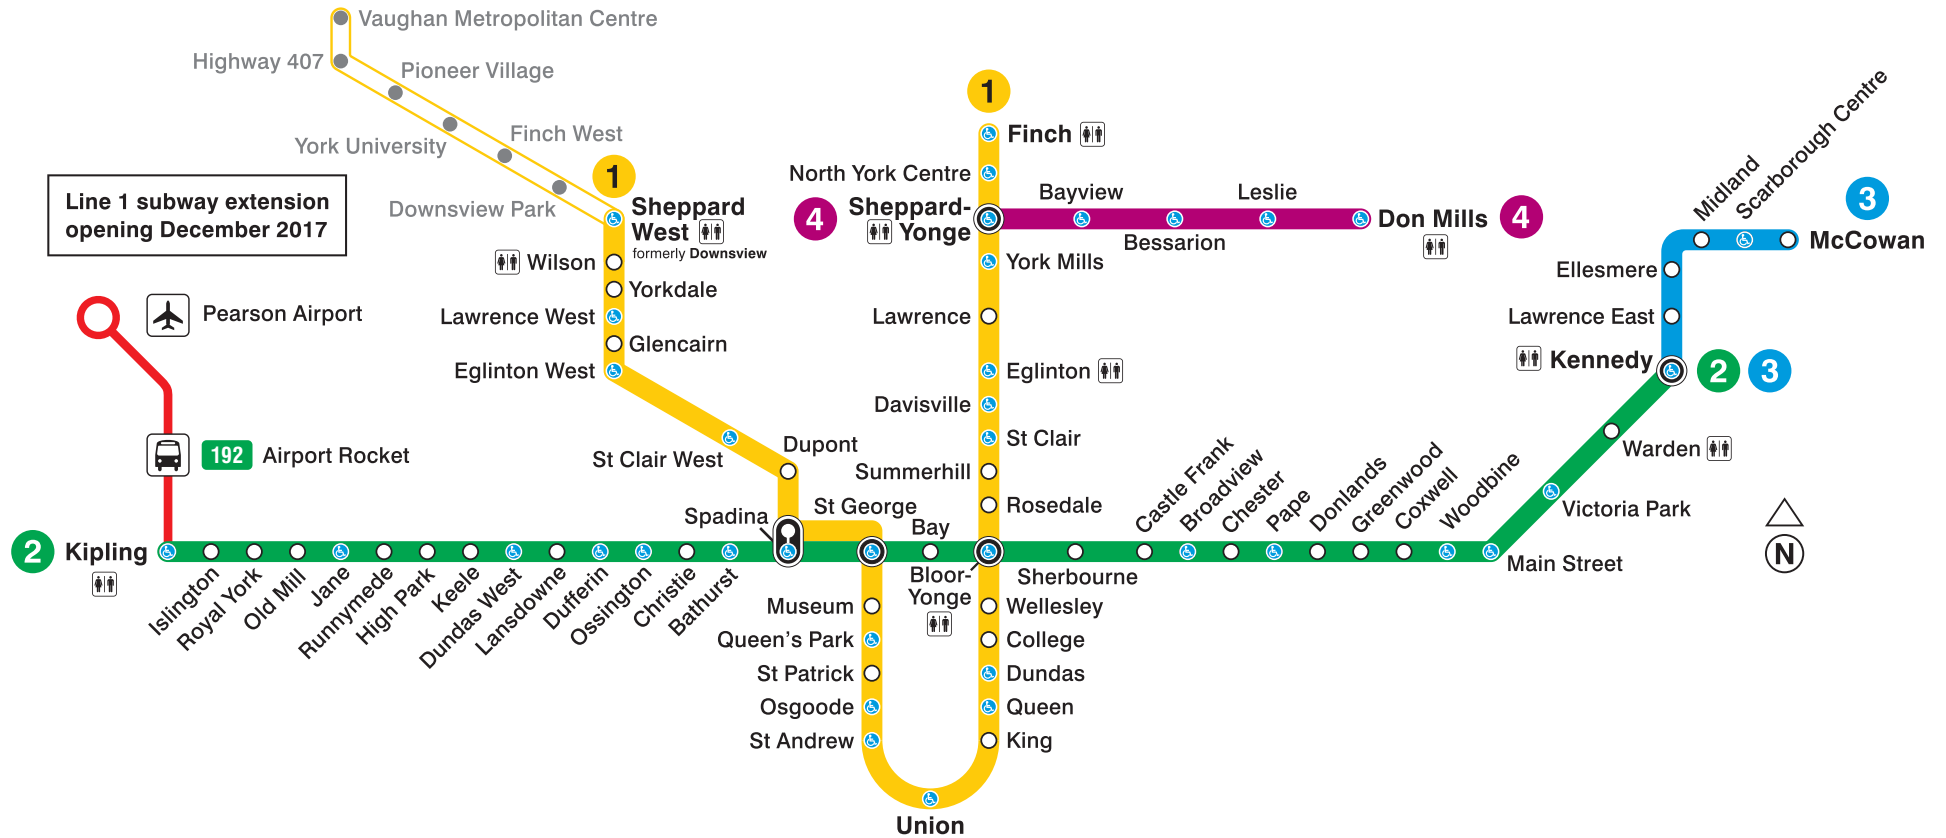

Subway Map

Hours of operation

Weekday and Saturday service approximately 6 a.m. to 1:30 a.m.
 Sunday service approximately 8 a.m. to 1:30 a.m.
 Holiday start times vary

ttc.ca | Information: 416-393-4636 | Customer Service: 416-393-3030
 YouTube Facebook Toronto Transit Commission Twitter @TTCnotices @TTChelps

- 1** Yonge-University Line
- 2** Bloor-Danforth Line
- 3** Scarborough Line
- 4** Sheppard Line
- Interchange station
- Accessible station