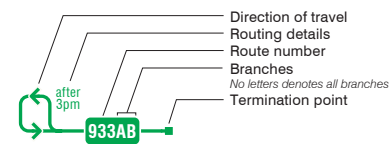

# Express Network Map

**900 Airport Express**  
 Provides 10-minute or better all-day accessible express bus service between Kipling Station and Pearson Airport. Luggage racks are available on this route.

## Express Network

Express bus service, serving select stops. Frequency of service varies by route. Some service does not operate during all periods.

For detailed route and schedule information, visit [ttc.ca](http://ttc.ca).