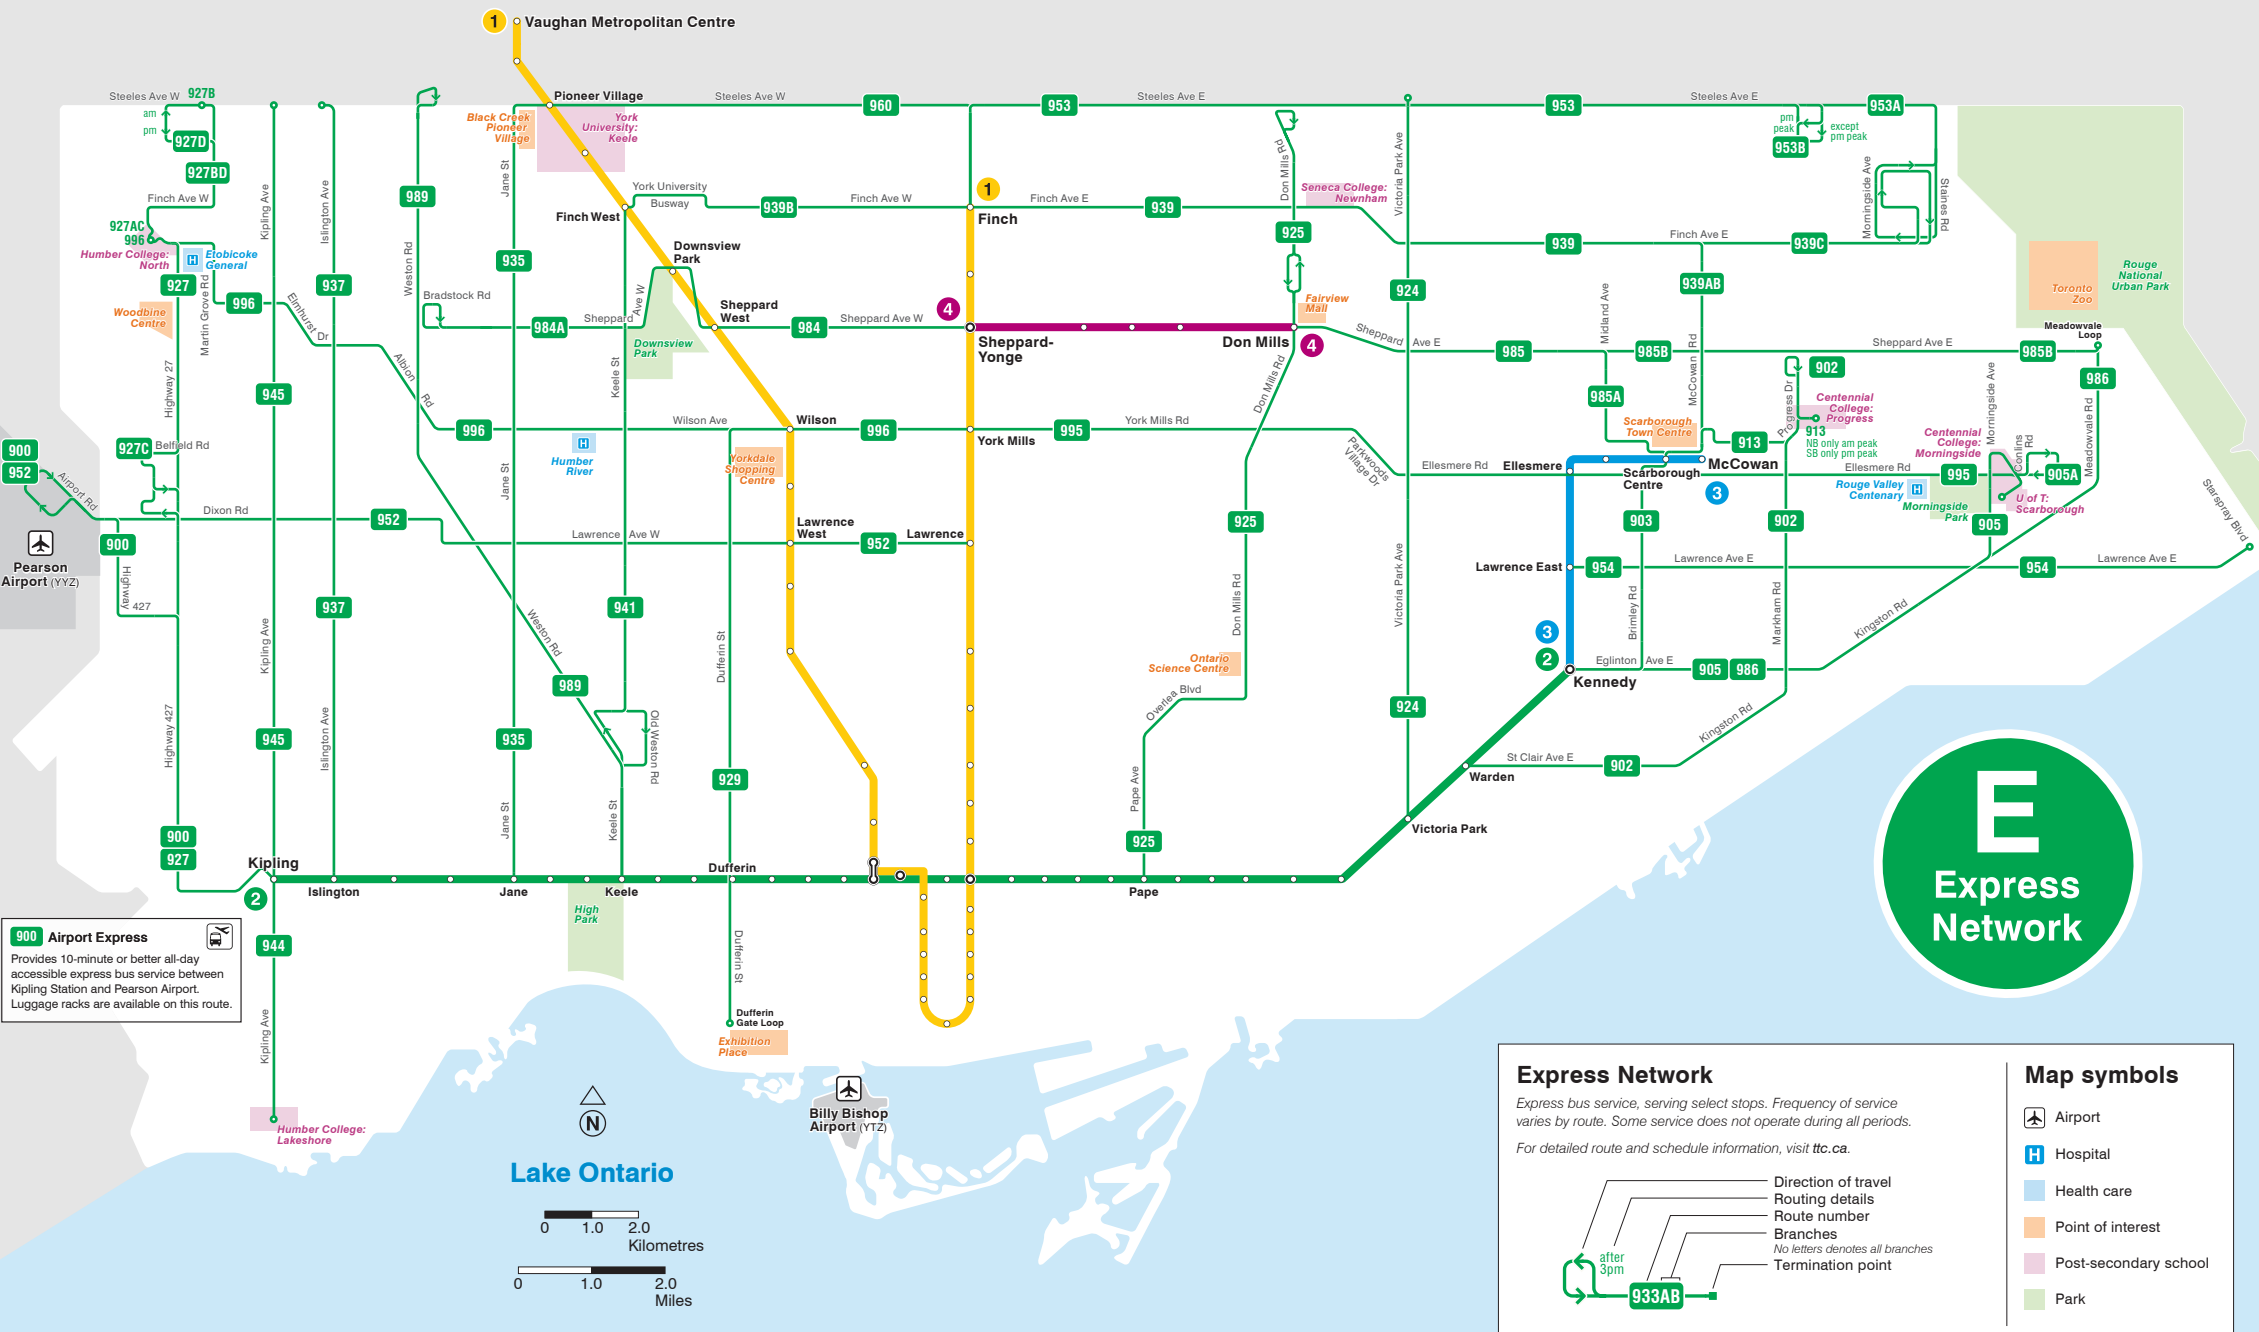

# Express Network Map

**900 Airport Express**  
 Provides 10-minute or better all-day accessible express bus service between Kipling Station and Pearson Airport. Luggage racks are available on this route.

## Express Network

Express bus service, serving select stops. Frequency of service varies by route. Some service does not operate during all periods.

For detailed route and schedule information, visit [ttc.ca](http://ttc.ca).

## Map symbols

- Airport
- Hospital
- Health care
- Point of interest
- Post-secondary school
- Park