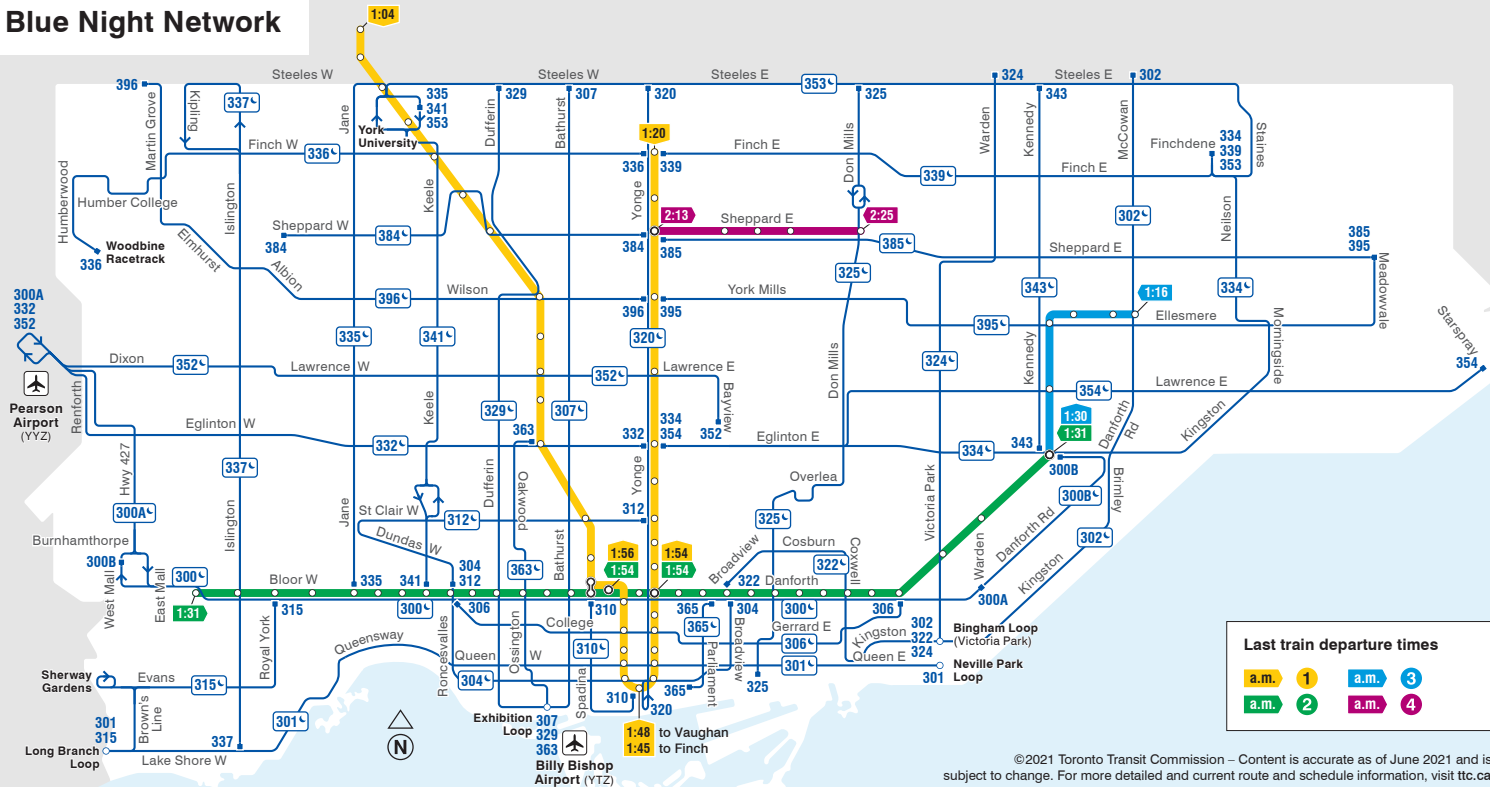

Blue Night Network

Last train departure times

a.m.	1	a.m.	3
a.m.	2	a.m.	4