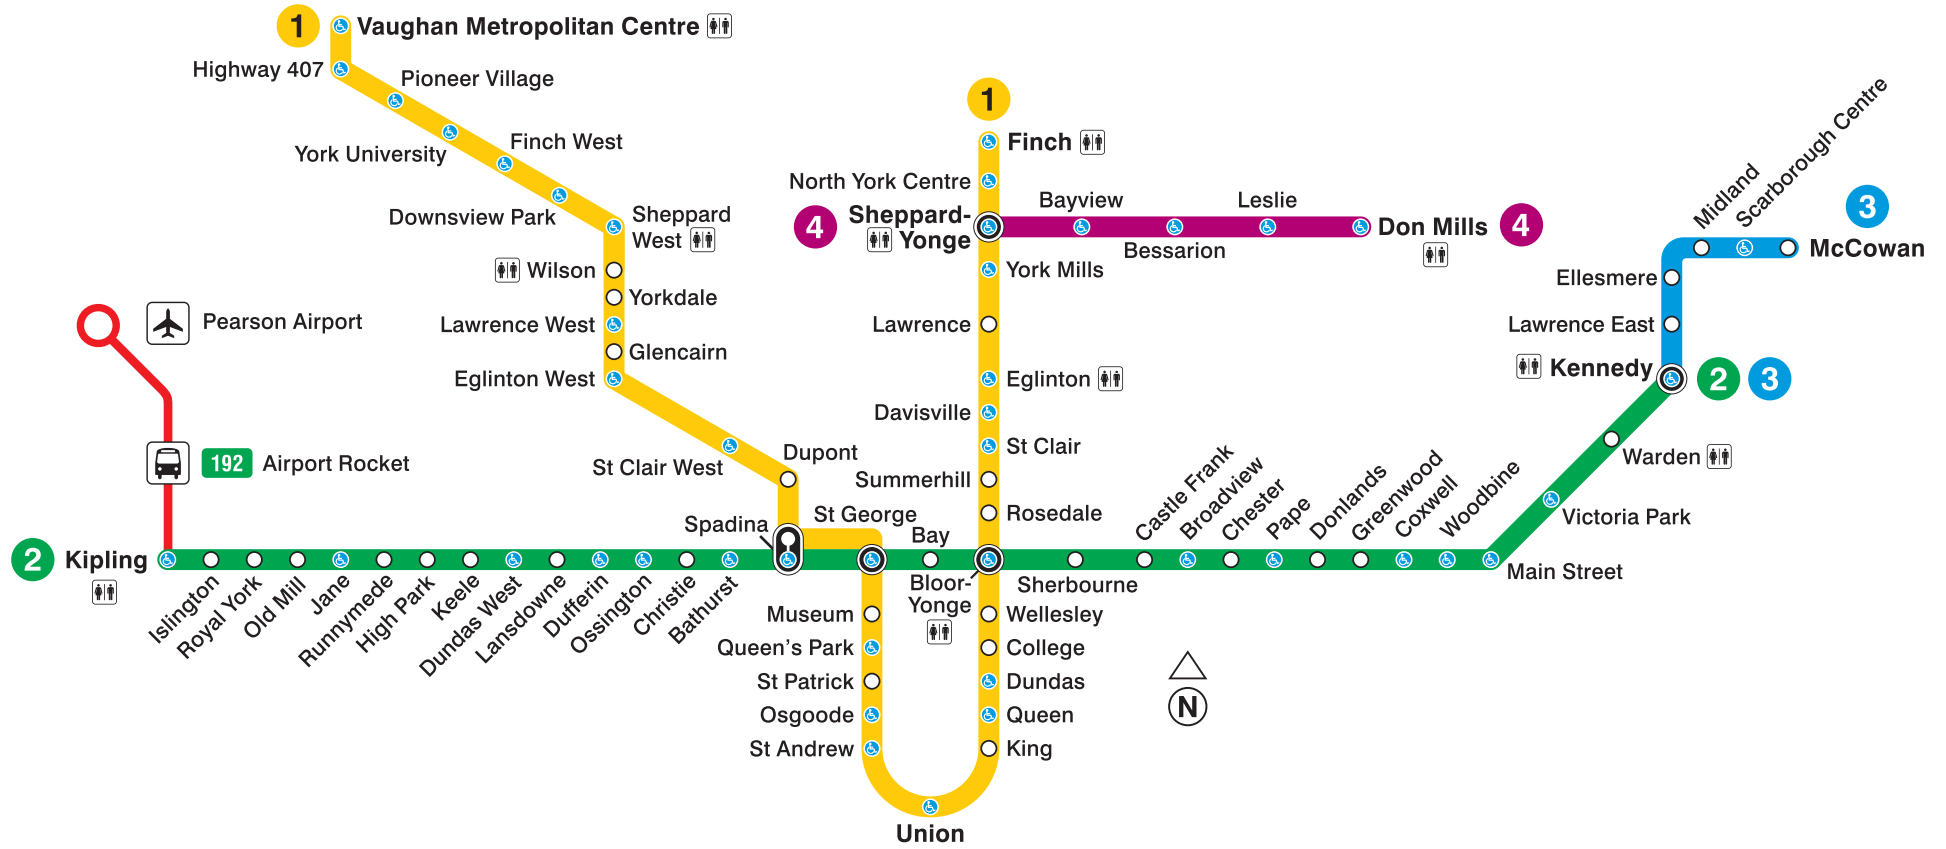

Subway Map

- 1 Yonge-University Line
- 2 Bloor-Danforth Line
- 3 Scarborough Line
- 4 Sheppard Line
- Interchange station
- Accessible station

Hours of operation

Weekday and Saturday service approximately 6 a.m. to 1:30 a.m.
 Sunday service approximately 8 a.m. to 1:30 a.m.
 Holiday start times vary

ttc.ca | Information: 416-393-4636 | Customer Service: 416-393-3030
 YouTube Facebook Twitter Instagram | Toronto Transit Commission | @TTCnotices @TTChelps