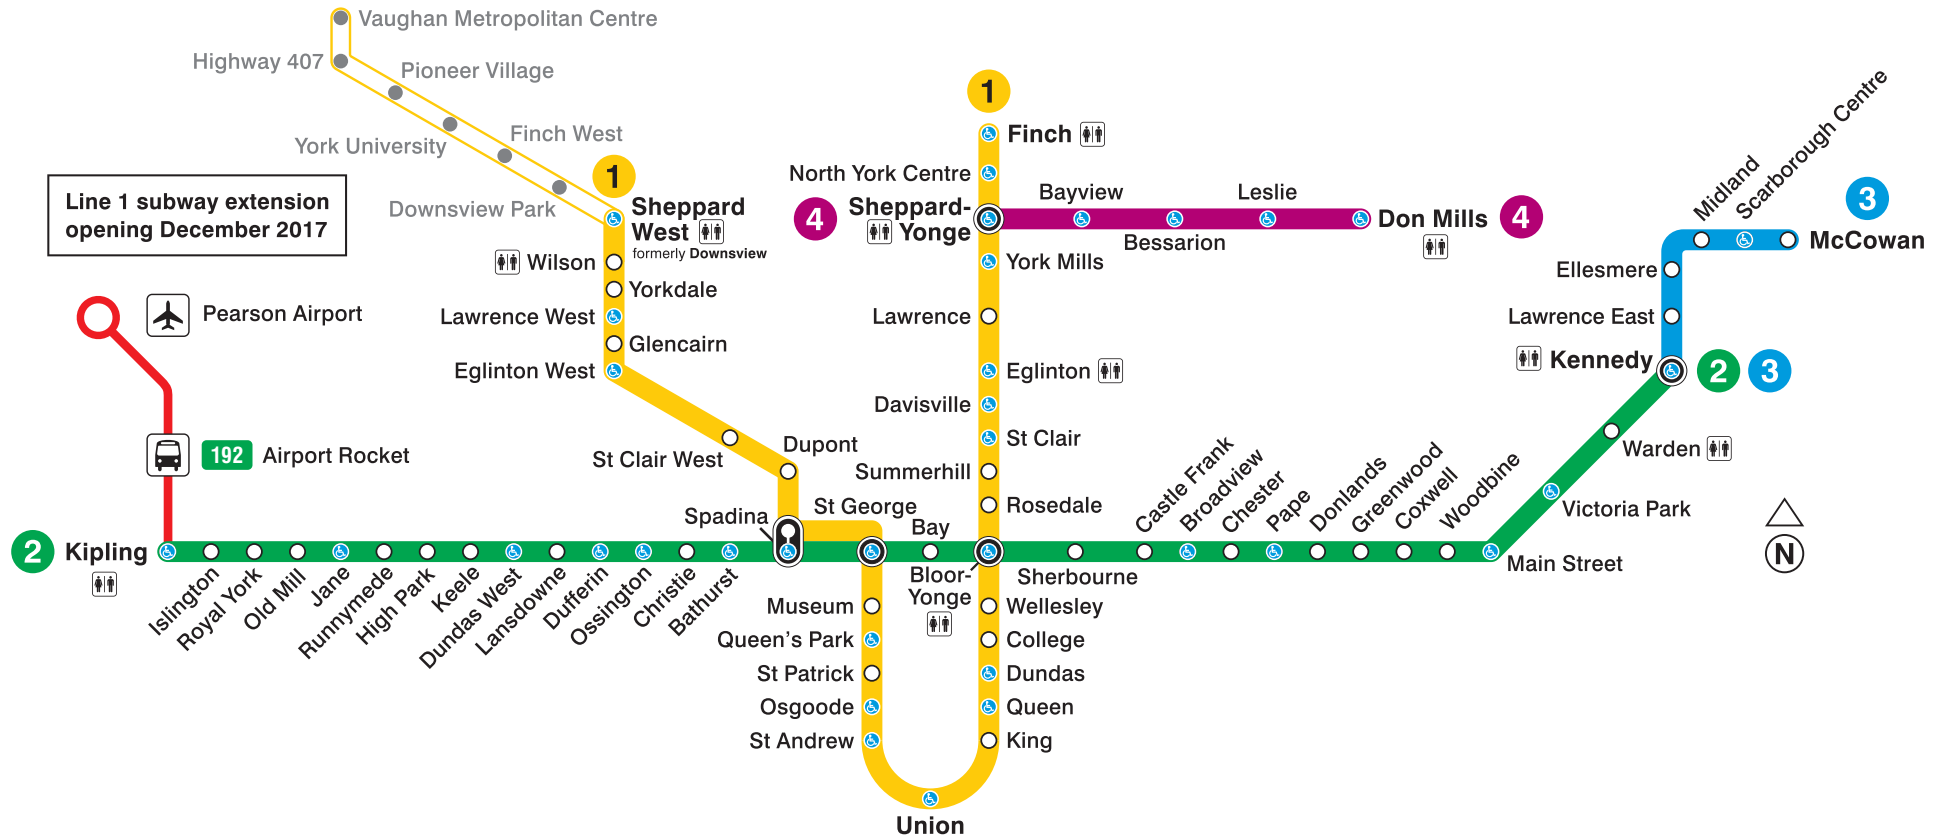

Subway Map

Hours of operation

Weekday and Saturday service approximately 6 a.m. to 1:30 a.m.
 Sunday service approximately 8 a.m. to 1:30 a.m.
 Holiday start times vary

ttc.ca | Information: 416-393-4636 | Customer Service: 416-393-3030
 YouTube Facebook Toronto Transit Commission Twitter @TTCnotices @TTChelps

- 1** Yonge-University Line
- 2** Bloor-Danforth Line
- 3** Scarborough Line
- 4** Sheppard Line
- Interchange station
- Accessible station