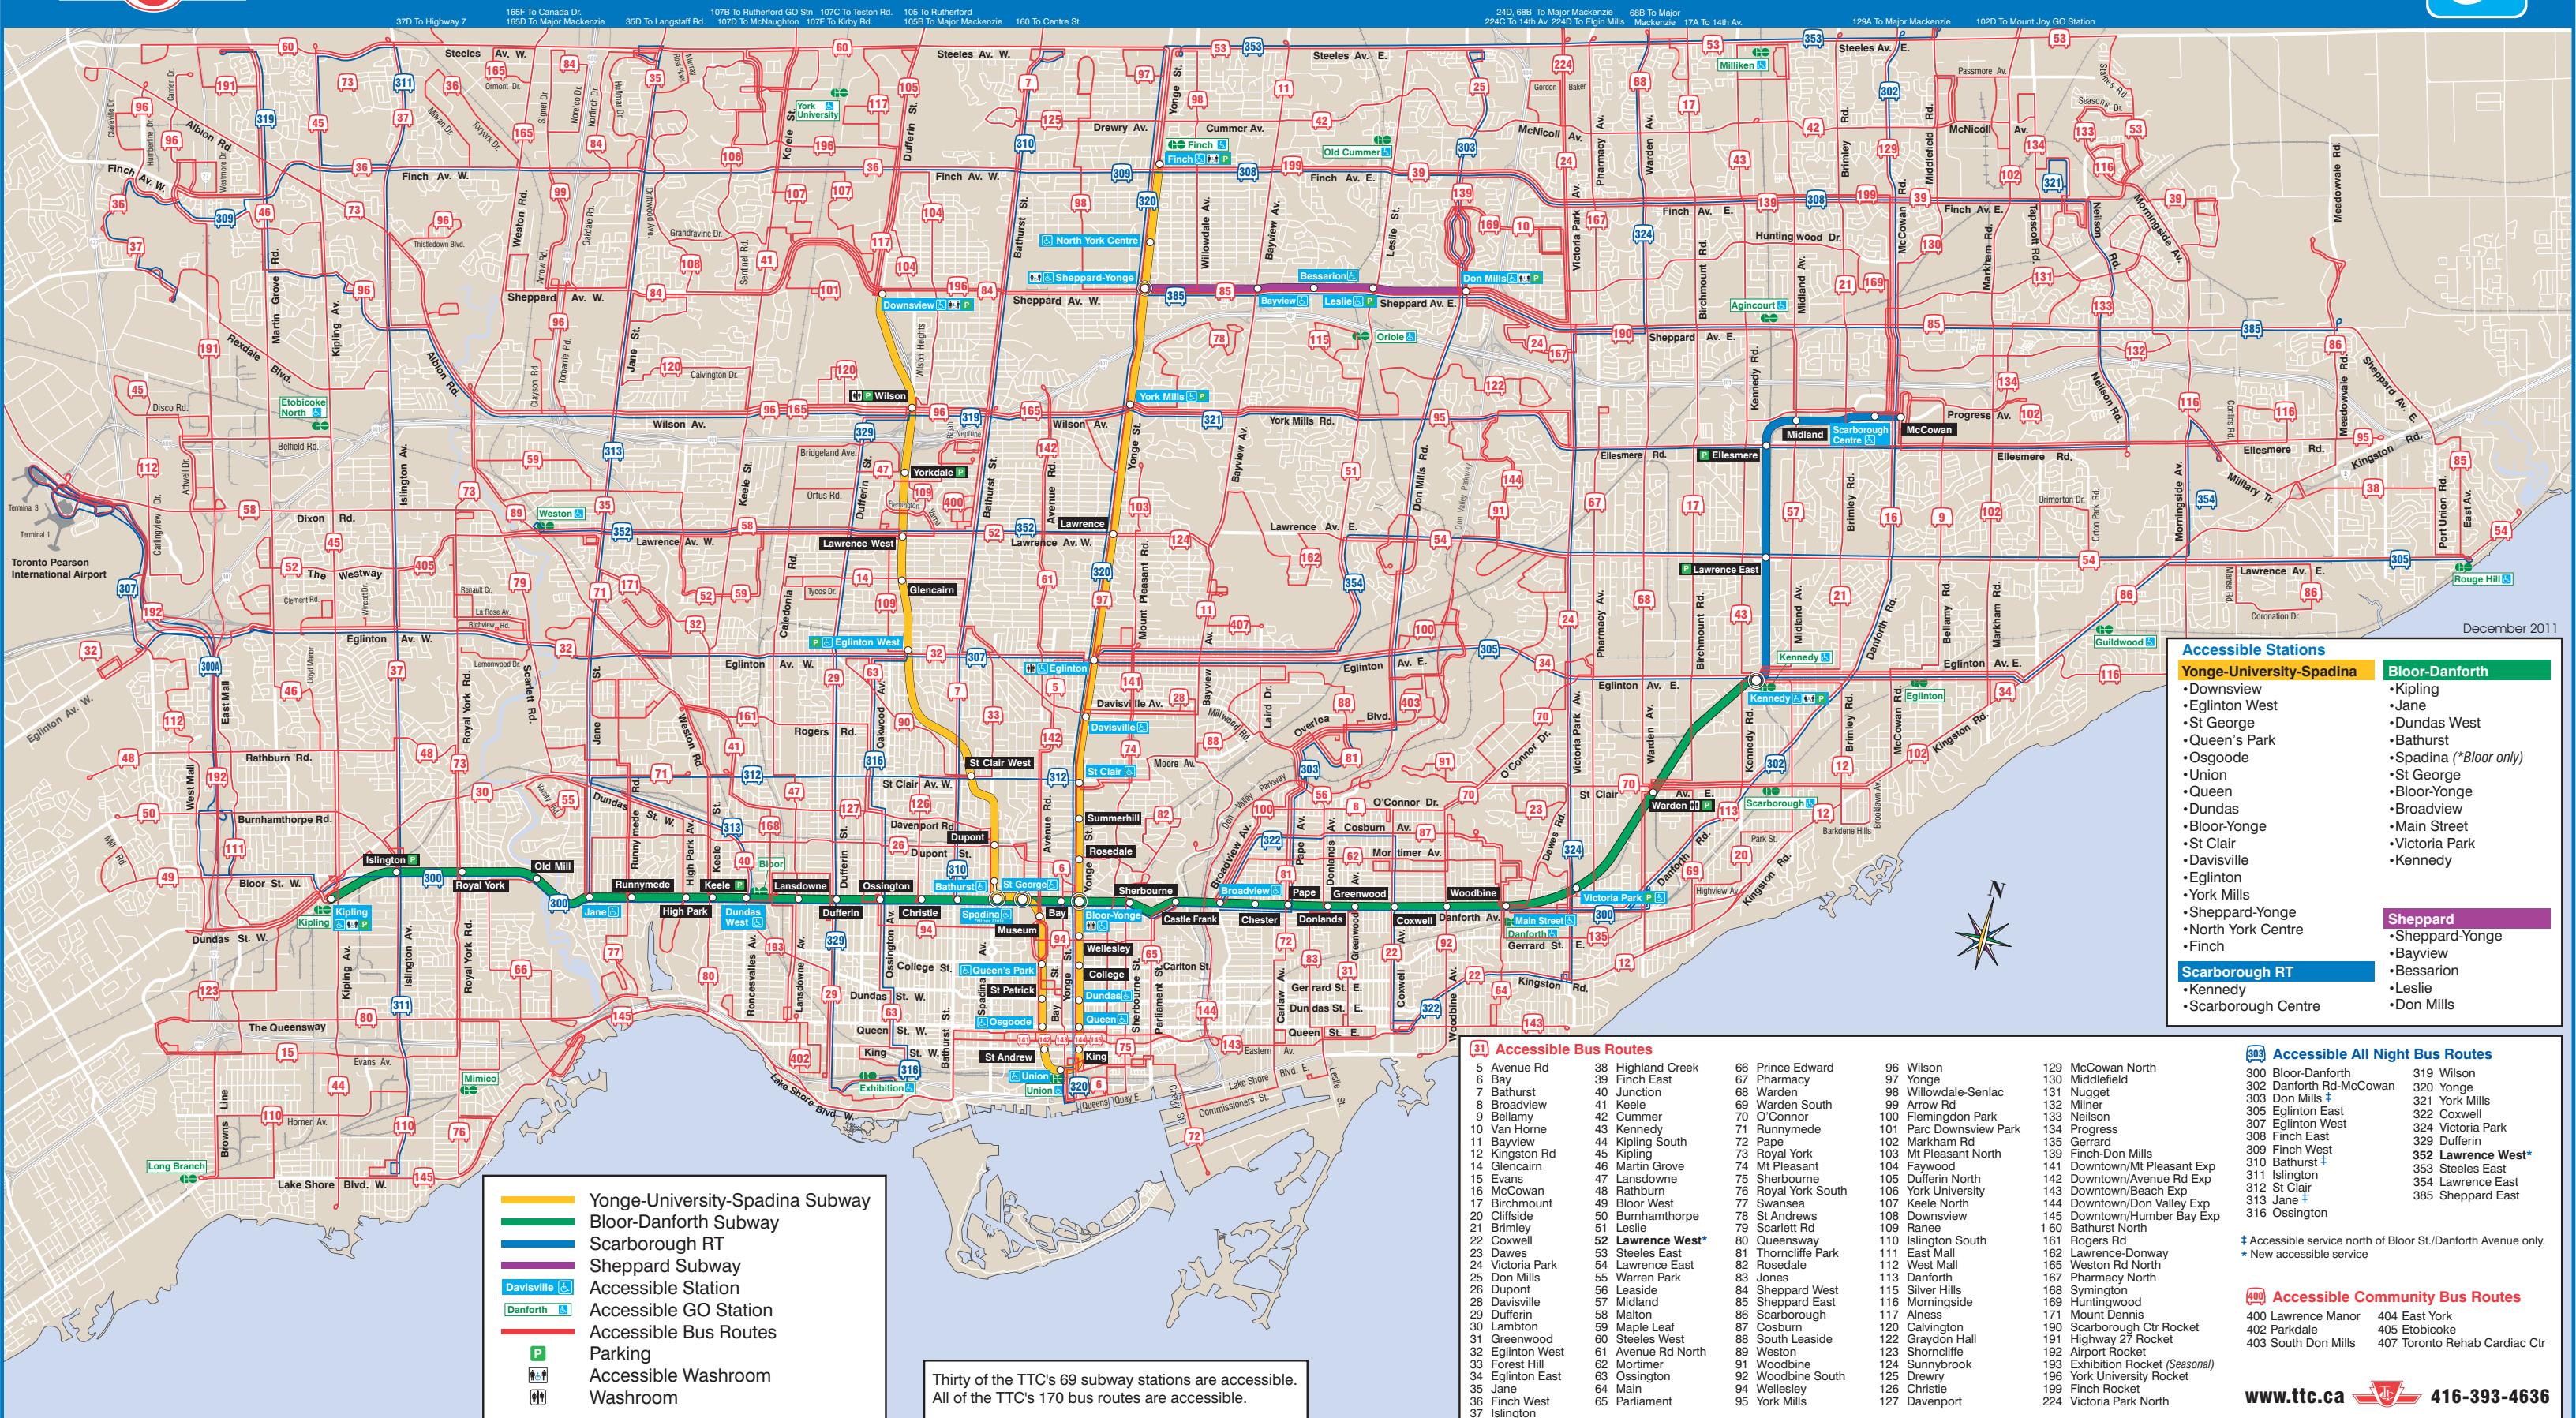

Accessible Transit Network

Accessible Stations

Yonge-University-Spadina	Bloor-Danforth
• Downsview	• Kipling
• Eglinton West	• Jane
• St George	• Dundas West
• Queen's Park	• Bathurst
• Osgoode	• Spadina (*Bloor only)
• Union	• St George
• Queen	• Bloor-Yonge
• Dundas	• Broadview
• Bloor-Yonge	• Main Street
• St Clair	• Victoria Park
• Davisville	• Kennedy
• Eglinton	
• York Mills	
• Sheppard-Yonge	Sheppard
• North York Centre	• Sheppard-Yonge
• Finch	• Bayview
Scarborough RT	• Bessarion
• Kennedy	• Leslie
• Scarborough Centre	• Don Mills

(31) Accessible Bus Routes

5 Avenue Rd	38 Highland Creek	66 Prince Edward	96 Wilson
6 Bay	39 Finch East	67 Pharmacy	97 Yonge
7 Bathurst	40 Junction	68 Warden	98 Willowdale-Senlac
8 Broadview	41 Keshe	69 Warden South	99 Arrow Rd
9 Bellamy	42 Cummer	70 O'Connor	100 Flemingdon Park
10 Van Horne	43 Kennedy	71 Runnymede	101 Parc Downsview Park
11 Bayview	44 Kipling South	72 Pape	102 Markham Rd
12 Kingston Rd	45 Kipling	73 Royal York	103 Mt Pleasant North
14 Glencairn	46 Martin Grove	74 Mt Pleasant	104 Faywood
15 Evans	47 Lansdowne	75 Sherbourne	105 Dufferin North
16 McCowan	48 Rathburn	76 Royal York South	106 York University
17 Birchmount	49 Bloor West	77 Swansea	107 Keele North
20 Cliffside	50 Burnhamthorpe	78 St Andrews	108 Downsview
21 Brimley	51 Leslie	79 Scarlett Rd	109 Ranee
22 Coxwell	52 Lawrence West*	80 Queensway	110 Islington South
23 Dawes	53 Steeles East	81 Thorncliffe Park	111 East Mall
24 Victoria Park	54 Lawrence East	82 Rosedale	112 West Mall
25 Don Mills	55 Warren Park	83 Jones	113 Danforth
26 Dupont	56 Leaside	84 Sheppard West	115 Silver Hills
28 Davisville	57 Midland	85 Sheppard East	116 Morningside
29 Dufferin	58 Malton	86 Scarborough	117 Alness
30 Lambton	59 Maple Leaf	87 Cosburn	120 Calvington
31 Greenwood	60 Steeles West	88 South Leaside	122 Graydon Hall
32 Eglinton West	61 Avenue Rd North	89 Weston	123 Shorncliffe
33 Forest Hill	62 Mortimer	91 Woodbine	124 Sunnybrook
34 Eglinton East	63 Ossington	92 Woodbine South	125 Drewry
35 Jane	64 Main	94 Wellesley	126 Christie
36 Finch West	65 Parliament	95 York Mills	127 Davenport
37 Islington			

(303) Accessible All Night Bus Routes

300 Bloor-Danforth	319 Wilson
302 Danforth Rd-McCowan	320 Yonge
303 Don Mills	321 York Mills
305 Eglinton East	322 Coxwell
307 Eglinton West	324 Victoria Park
308 Finch East	329 Dufferin
309 Finch West	352 Lawrence West*
310 Bathurst	353 Steeles East
311 Islington	354 Lawrence East
312 St Clair	355 Sheppard East
313 Jane	
316 Ossington	

(400) Accessible Community Bus Routes

400 Lawrence Manor	404 East York
402 Parkdale	405 Etobicoke
403 South Don Mills	407 Toronto Rehab Cardiac Ctr

Thirty of the TTC's 69 subway stations are accessible. All of the TTC's 170 bus routes are accessible.