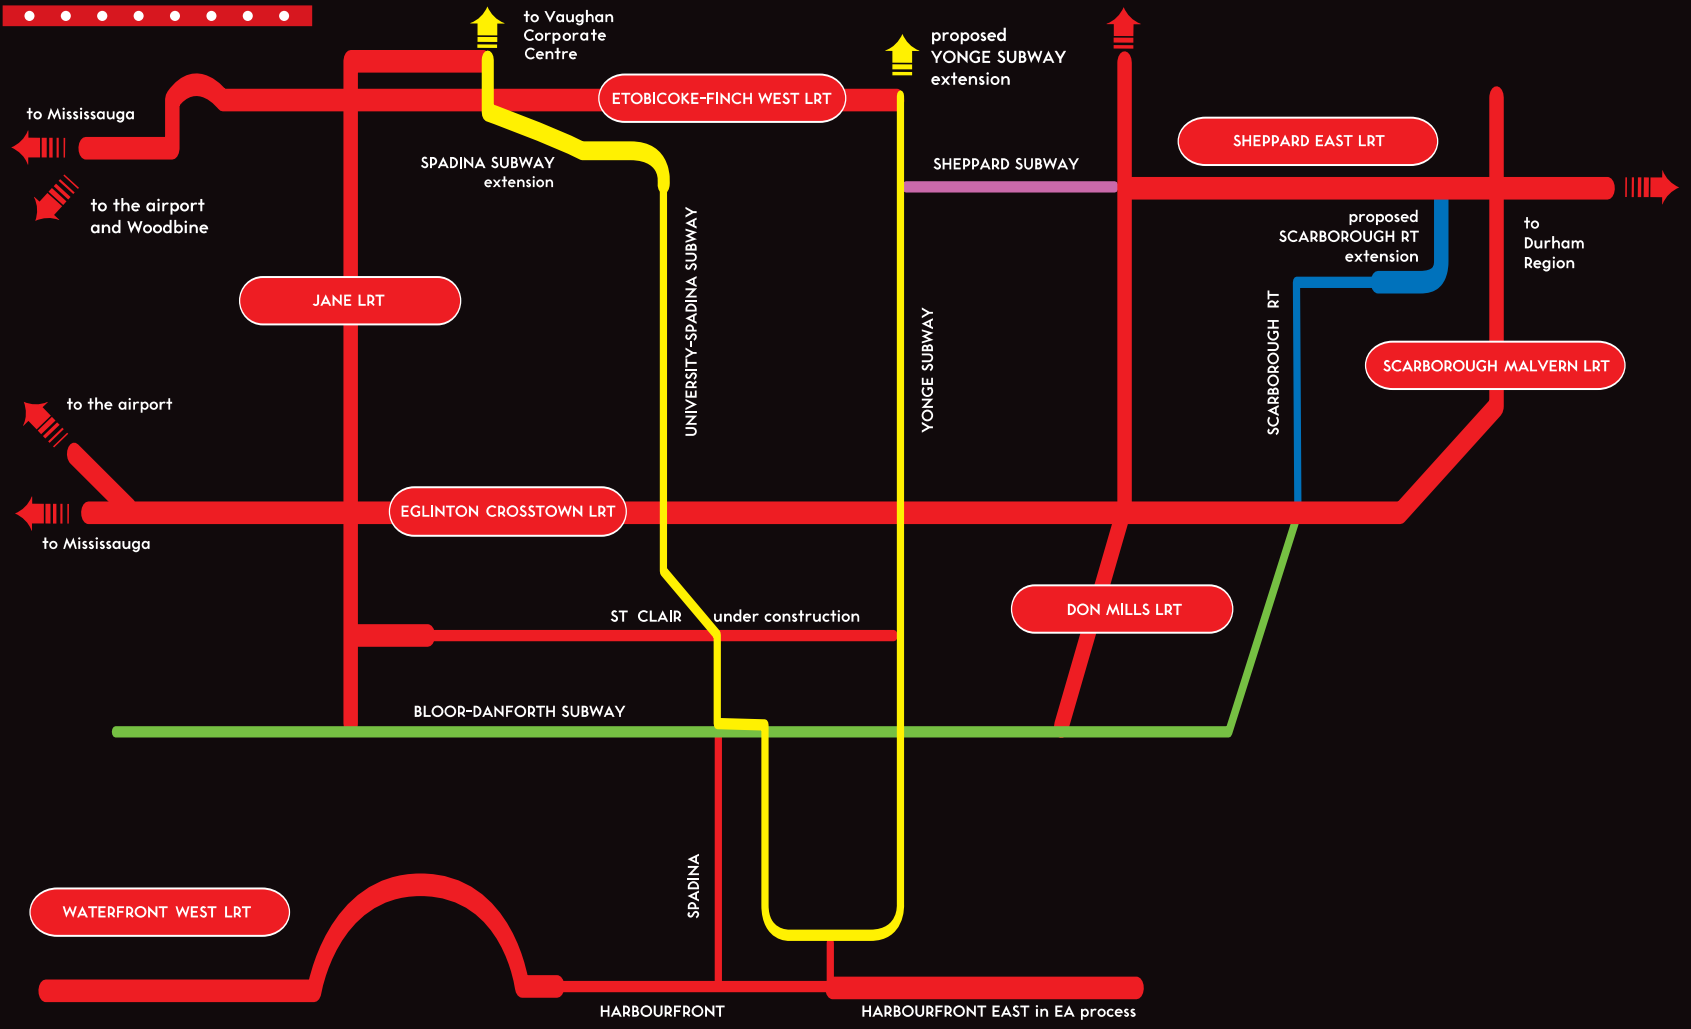

# TRANSITCITY

120km OF LRT » 175 MILLION RIDERS A YEAR » 92% LESS EMISSIONS THAN AUTOMOBILES