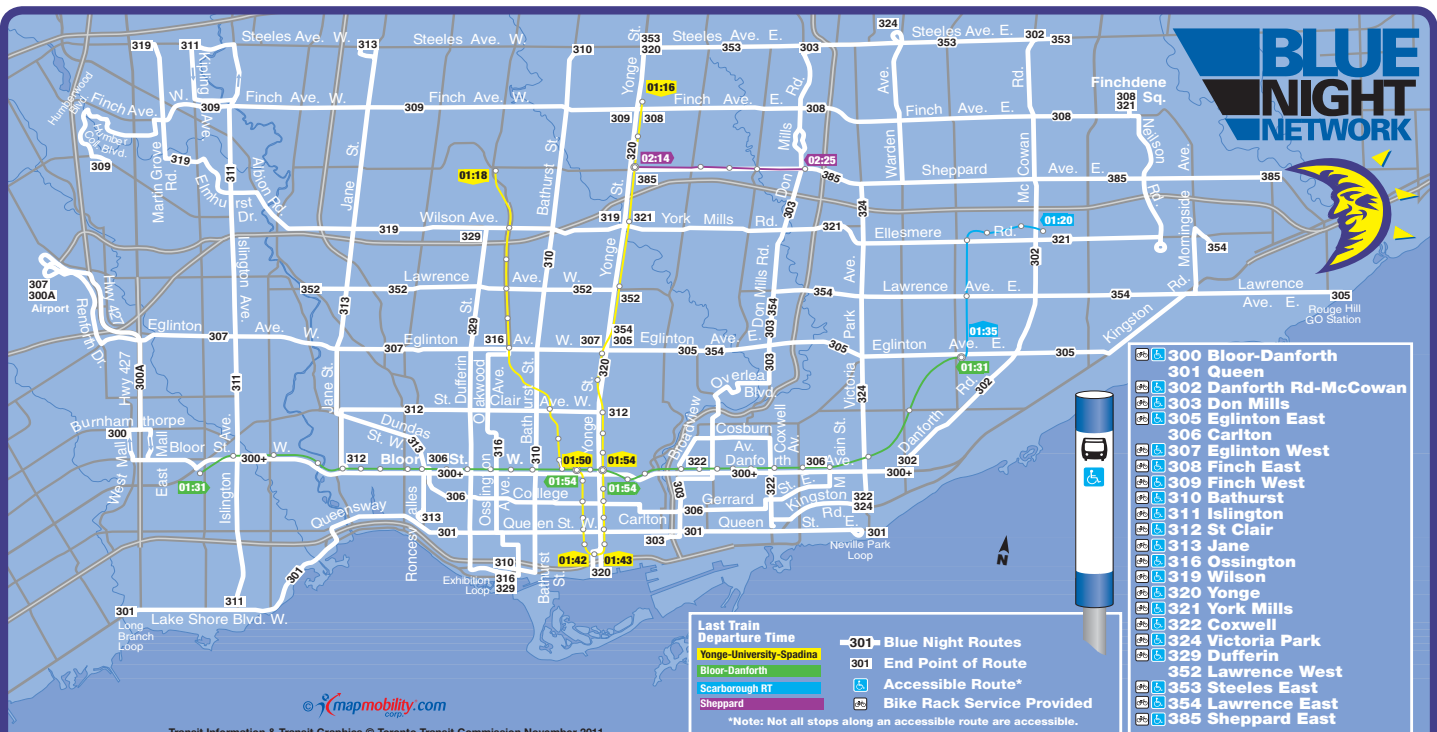

BLUE NIGHT NETWORK

- 300 Bloor-Danforth
- 301 Queen
- 302 Danforth Rd-McCowan
- 303 Don Mills
- 305 Eglinton East
- 306 Carlton
- 307 Eglinton West
- 308 Finch East
- 309 Finch West
- 310 Bathurst
- 311 Islington
- 312 St Clair
- 313 Jane
- 316 Ossington
- 319 Wilson
- 320 Yonge
- 321 York Mills
- 322 Coxwell
- 324 Victoria Park
- 329 Dufferin
- 352 Lawrence West
- 353 Steeles East
- 354 Lawrence East
- 385 Sheppard East

Last Train Departure Time

- Yonge-University-Spadina
- Bloor-Danforth
- Scarborough RT
- Sheppard

- 301 Blue Night Routes
- 301 End Point of Route
- Accessible Route*
- Bike Rack Service Provided

*Note: Not all stops along an accessible route are accessible.

mapmobility.com

Blue Night transit stops are marked with reflective blue bands. Service, every 30 minutes or better, from approximately 1:30am to 5:00am. Subway/RT service begins approximately 6:00am on weekdays & Saturdays, 9:00am on Sundays, Holiday start times vary. Visit www.ttc.ca