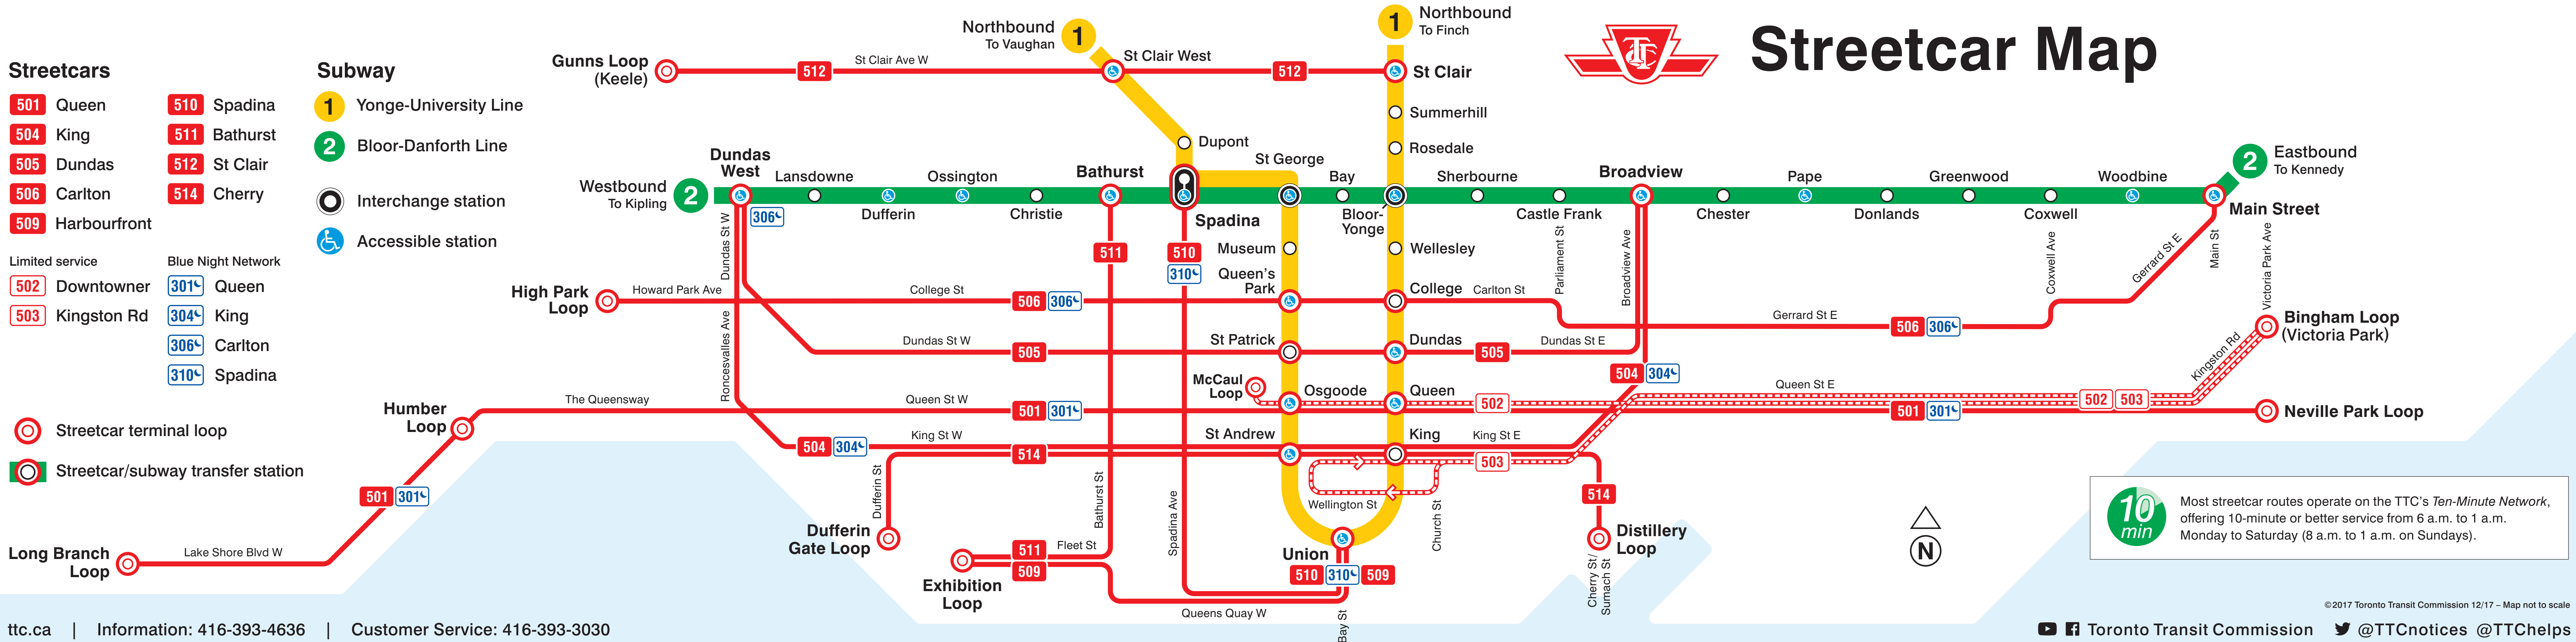

Streetcar Map

- Streetcars**
- 501 Queen
 - 504 King
 - 505 Dundas
 - 506 Carlton
 - 509 Harbourfront
 - 510 Spadina
 - 511 Bathurst
 - 512 St Clair
 - 514 Cherry
- Limited service
- 502 Downtowner
 - 503 Kingston Rd
- Blue Night Network
- 301 Queen
 - 304 King
 - 306 Carlton
 - 310 Spadina
- 🎯 Streetcar terminal loop
 - 🎯 Streetcar/subway transfer station

- Subway**
- 1 Yonge-University Line
 - 2 Bloor-Danforth Line
- 🔄 Interchange station
 - ♿ Accessible station

10 min Most streetcar routes operate on the TTC's *Ten-Minute Network*, offering 10-minute or better service from 6 a.m. to 1 a.m. Monday to Saturday (8 a.m. to 1 a.m. on Sundays).