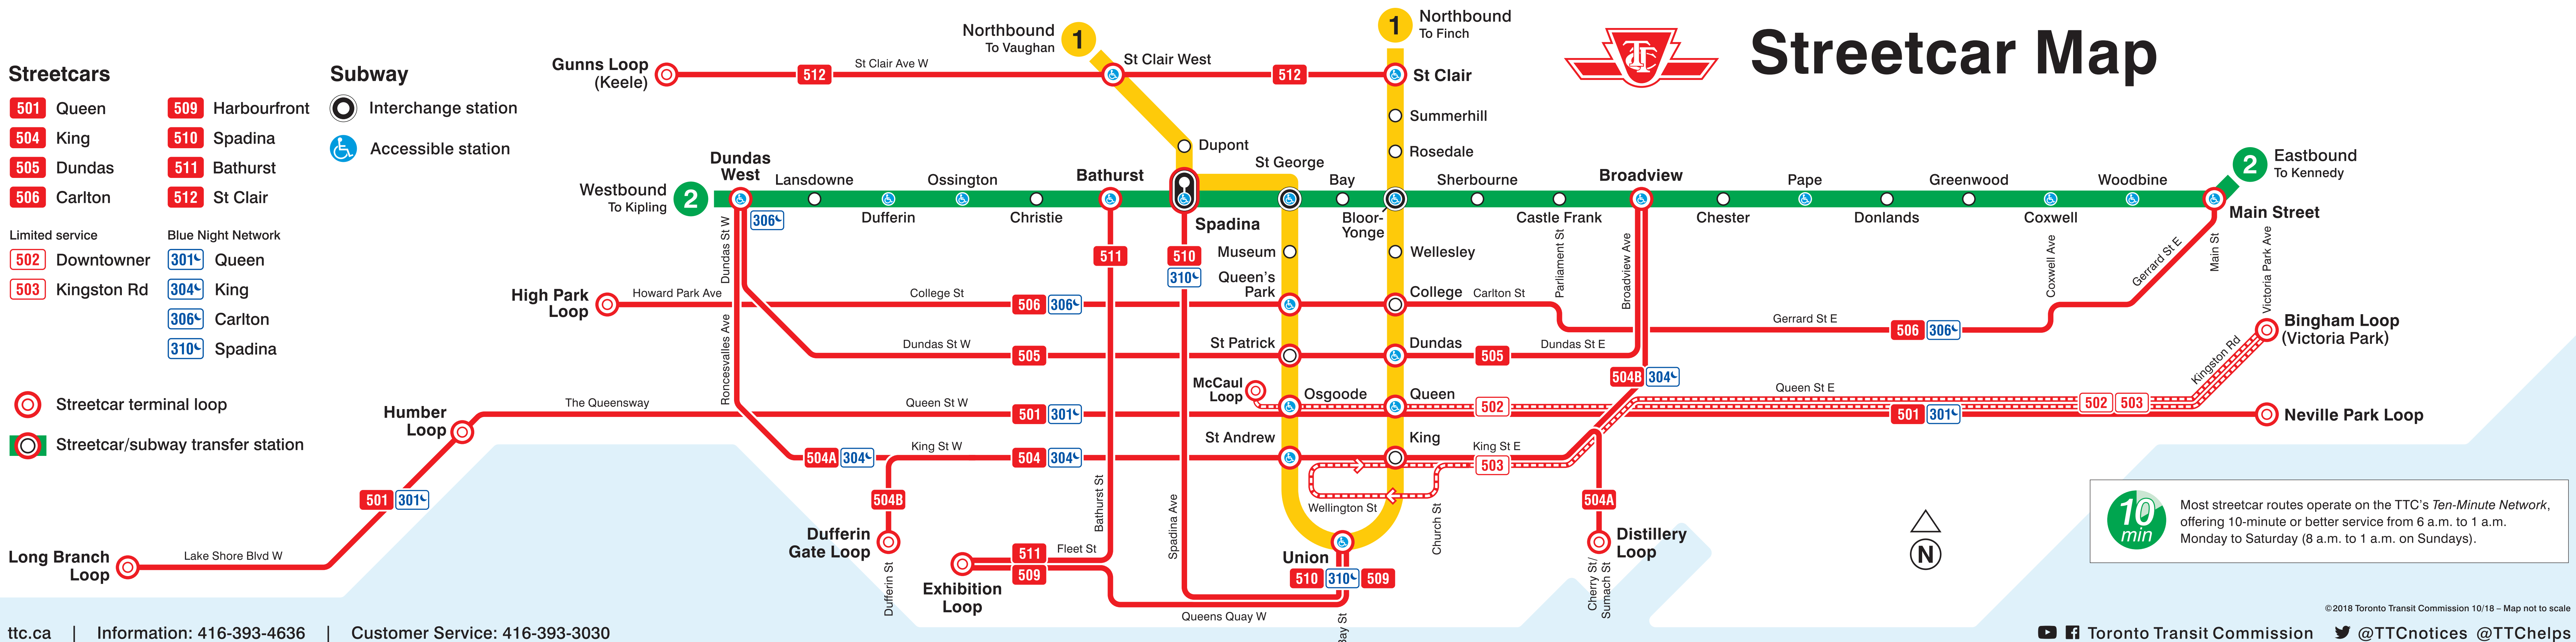

Streetcar Map

- Streetcars**
- 501** Queen
 - 504** King
 - 505** Dundas
 - 506** Carlton
 - 509** Harbourfront
 - 510** Spadina
 - 511** Bathurst
 - 512** St Clair
- Limited service
- 502** Downtowner
 - 503** Kingston Rd
- Blue Night Network
- 301** Queen
 - 304** King
 - 306** Carlton
 - 310** Spadina
- Streetcar terminal loop
 - Streetcar/subway transfer station

- Subway**
- Interchange station
 - Accessible station

10 min Most streetcar routes operate on the TTC's Ten-Minute Network, offering 10-minute or better service from 6 a.m. to 1 a.m. Monday to Saturday (8 a.m. to 1 a.m. on Sundays).