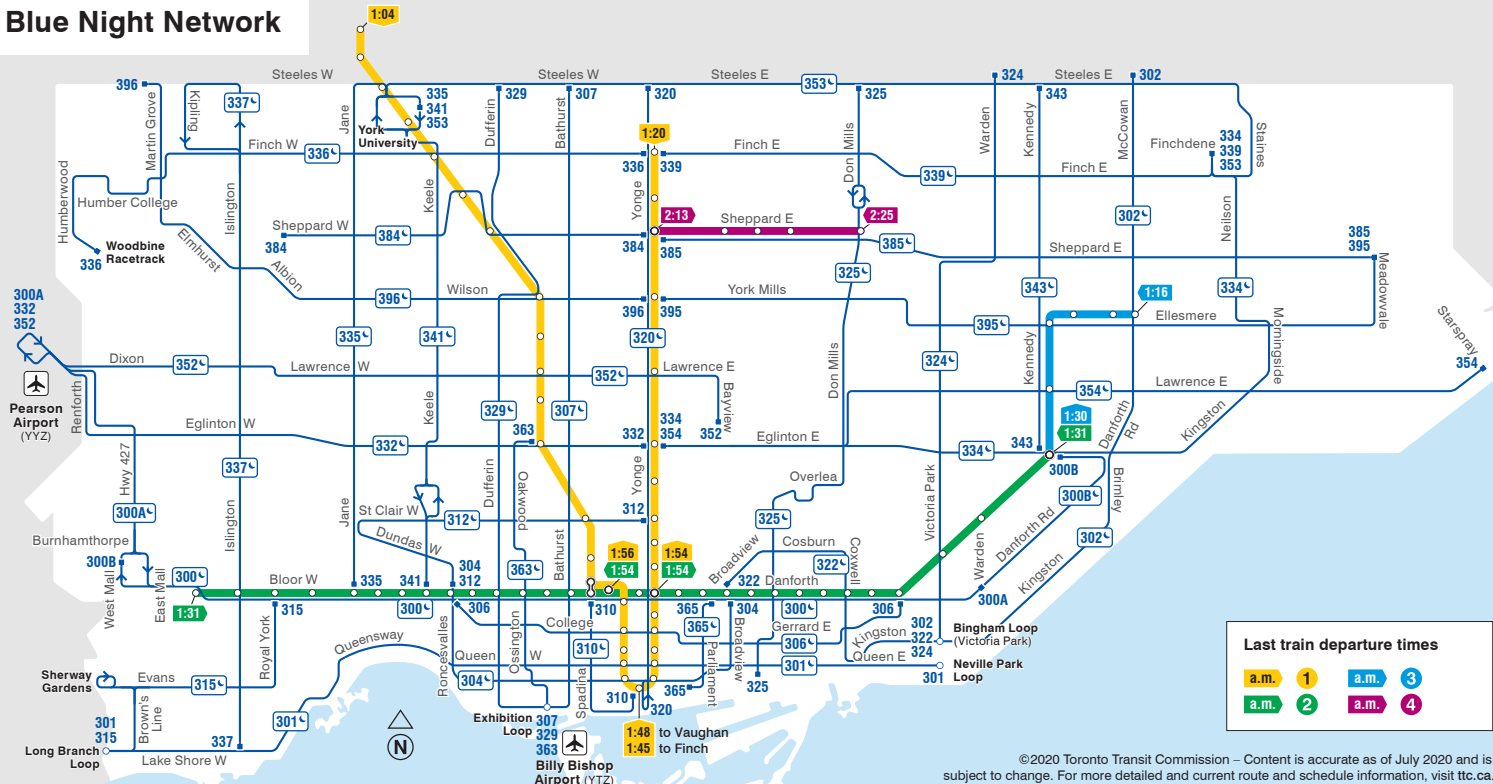

Blue Night Network

Last train departure times

a.m.	1	a.m.	3
a.m.	2	a.m.	4