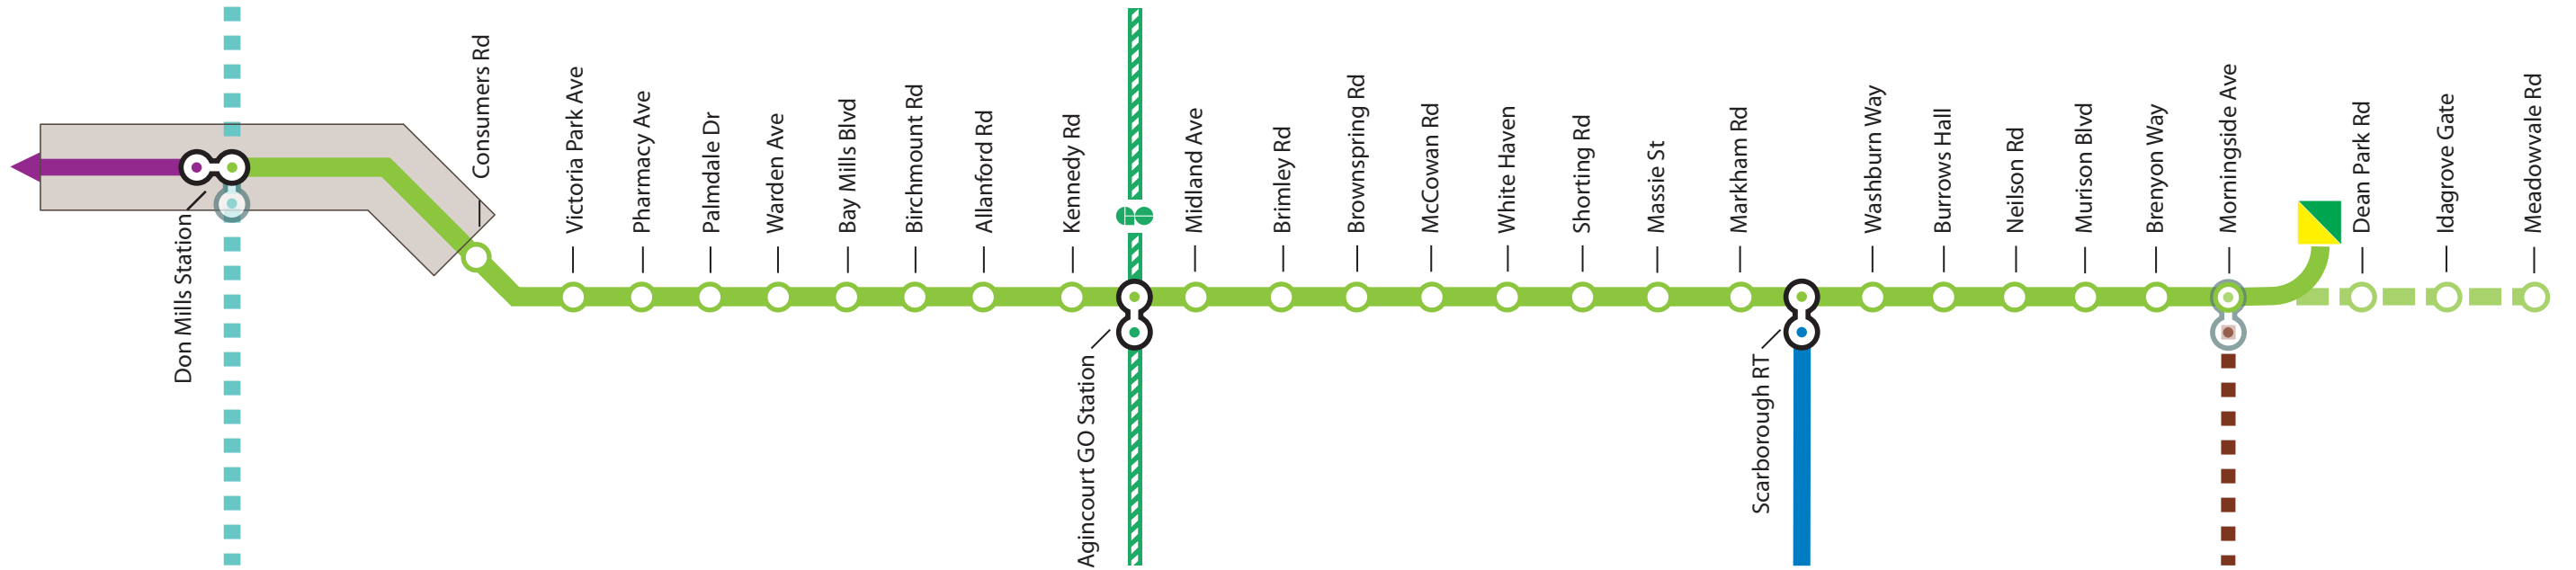

# Sheppard East LRT: Stops and Interchange Stations

## Legend

- Sheppard East LRT: Phase One
- Sheppard East LRT: Underground
- Sheppard East LRT: Phase Two
- LRT Stops
- Interchange / Station
- Maintenance & Storage Facility
- Scarborough RT
- Sheppard Subway
- GO Transit Stouffville Line

## Future Projects

- Malvern LRT
- Don Mills LRT
- Interchange / Station